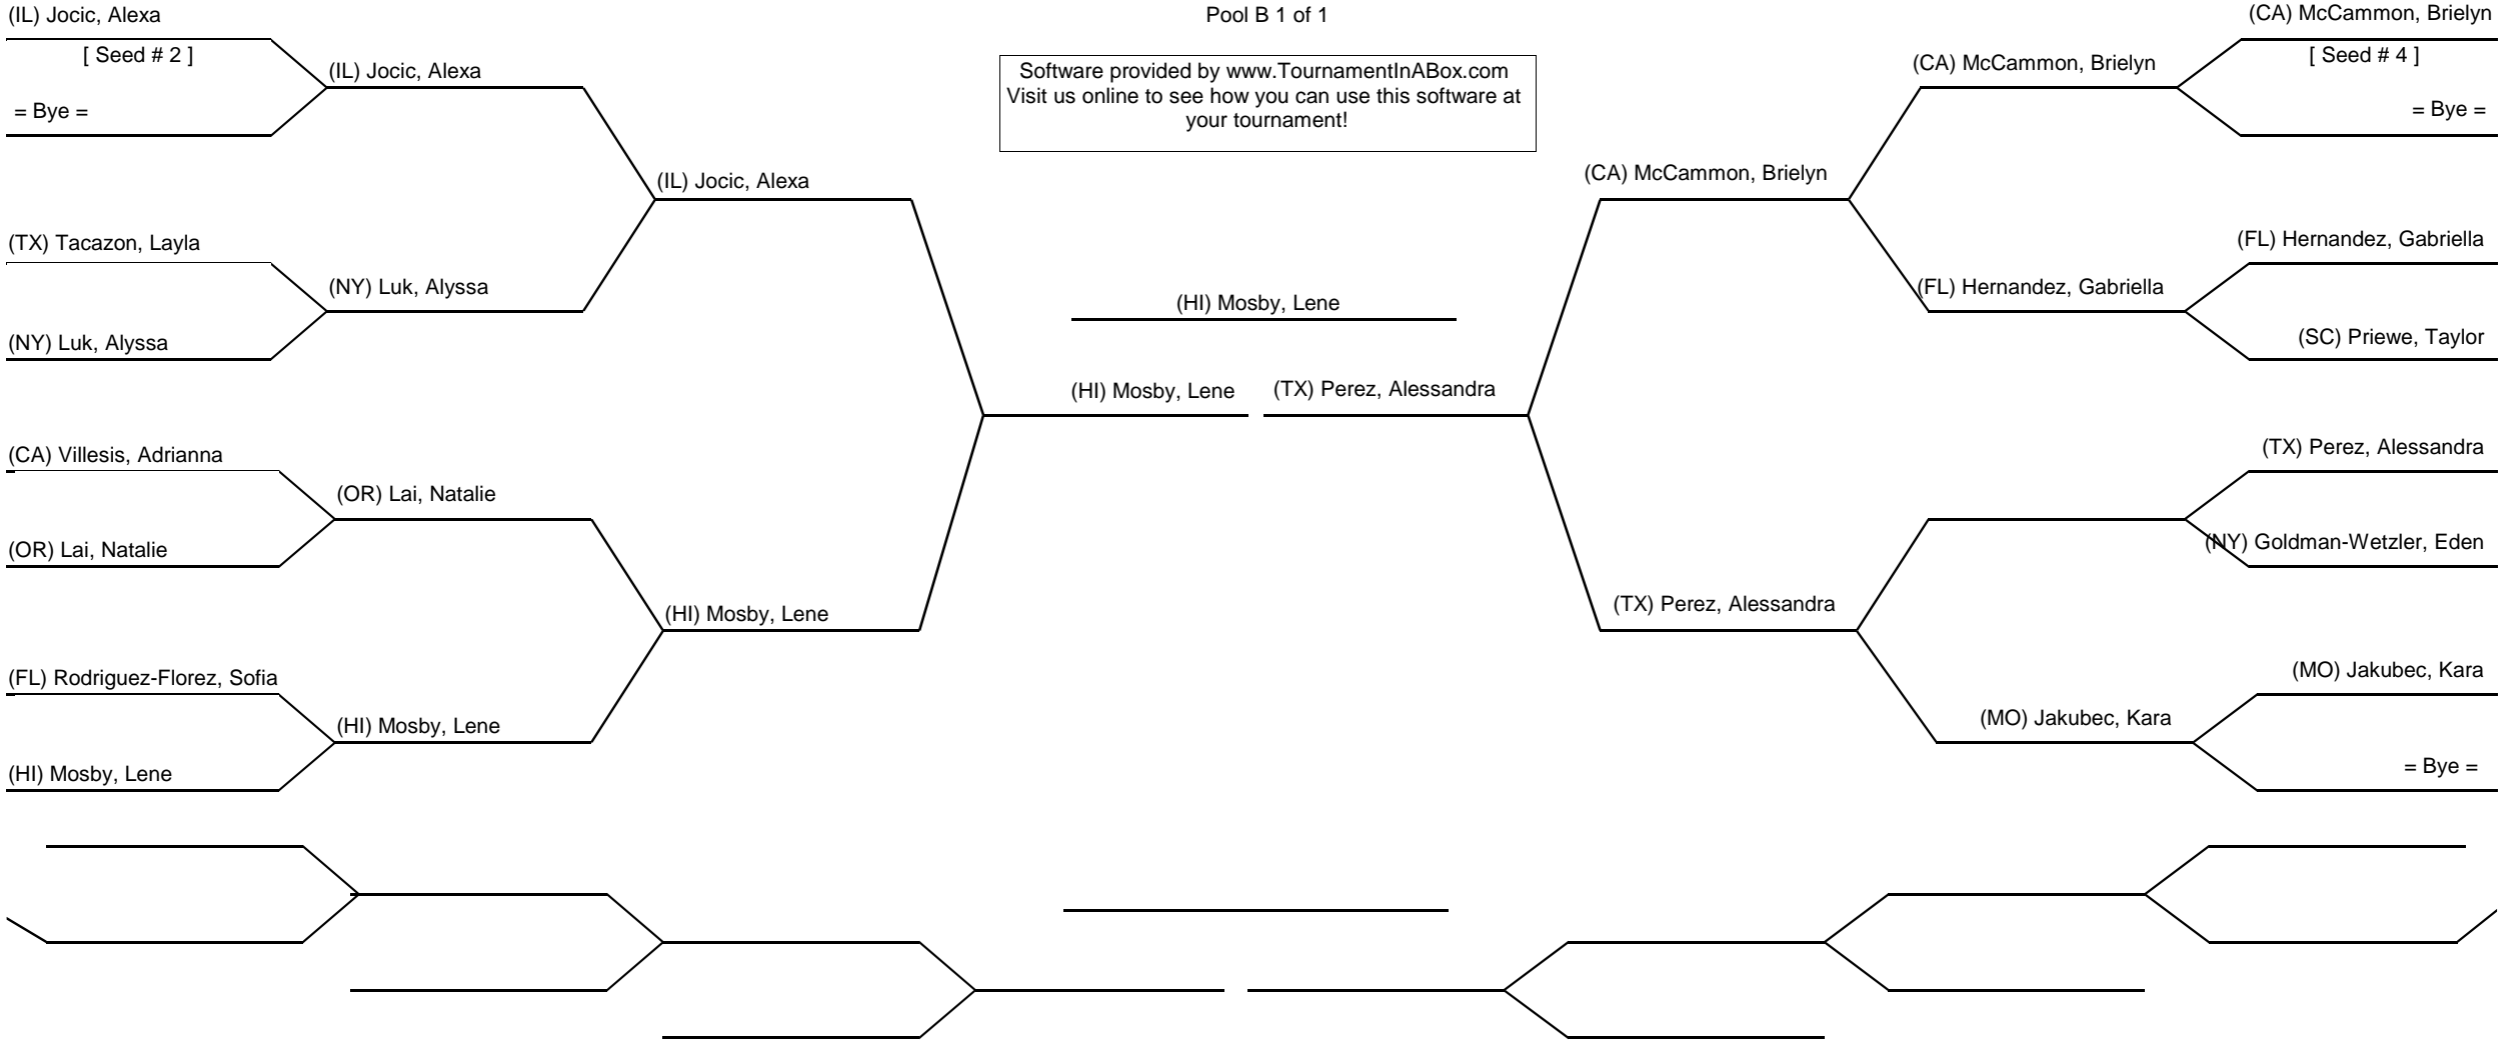

Event: 2024 USA Karate Nationals
Location: Lafayette, LA
Date Start: 7/11/2024 Date End: 7/14/2024
Coordinator USA Karate

1st: _____
2nd: _____
3rd: _____
4th: _____

Division: EK505
16-17 Female Elite Kata

Competitors : 27
Byes : 5

Ring# _____ Ring 1 _____

7/14/2024 6:42:15 PM
Pool B 1 of 1

Software provided by www.TournamentInABox.com
Visit us online to see how you can use this software at
your tournament!