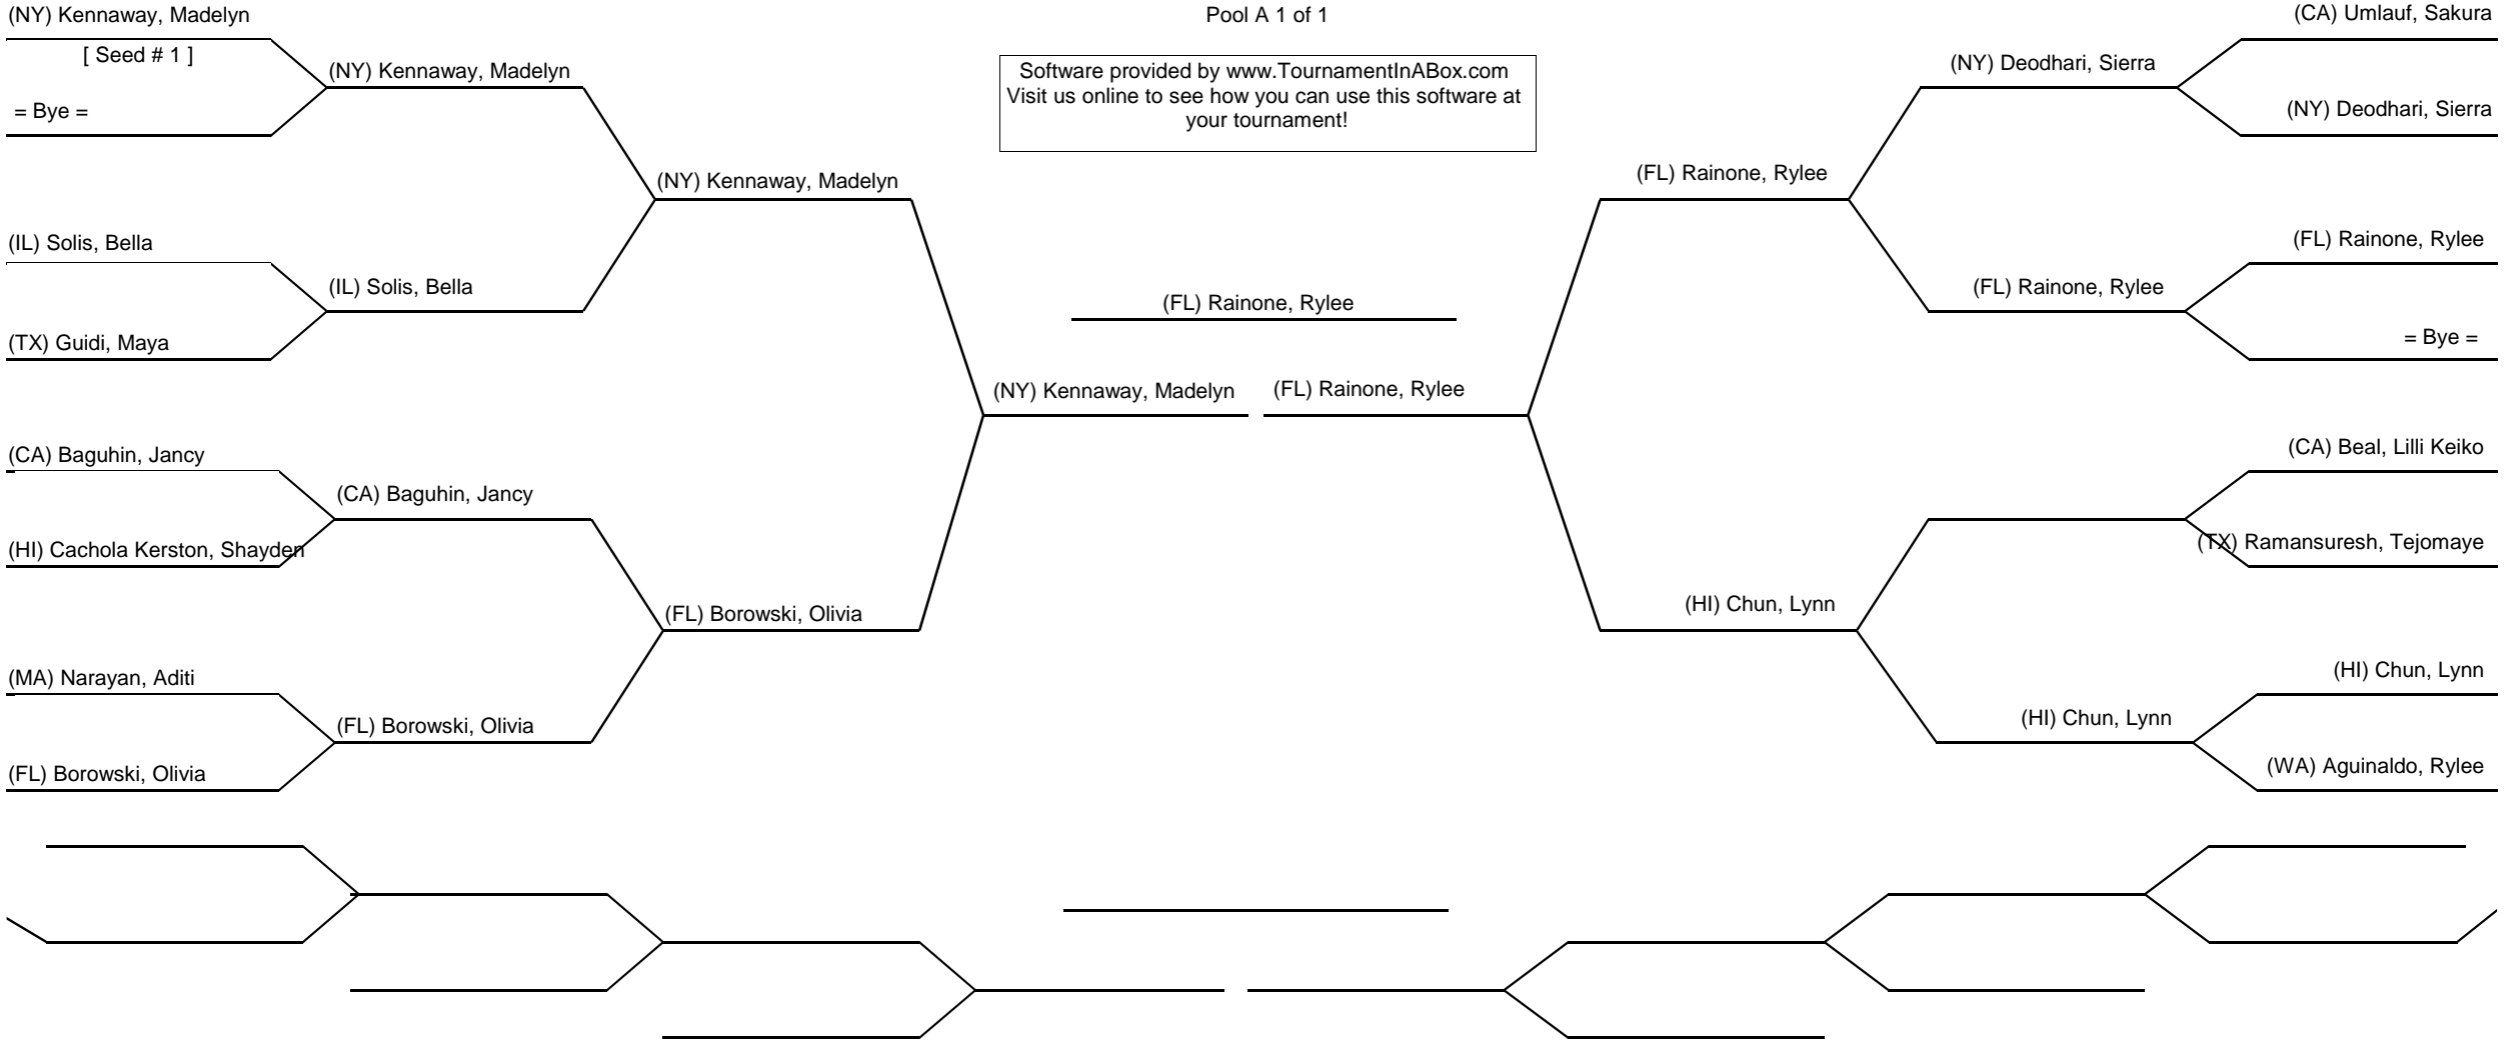

Event: 2024 USA Karate Nationals
Location: Lafayette, LA
Date Start: 7/11/2024 Date End: 7/14/2024
Coordinator USA Karate

1st: _____
2nd: _____
3rd: _____
4th: _____

Division: EK505
16-17 Female Elite Kata

Competitors : 27
Byes : 5

Ring# _____ Ring 1

7/14/2024 6:42:15 PM
Pool A 1 of 1

Software provided by www.TournamentInABox.com
Visit us online to see how you can use this software at
your tournament!